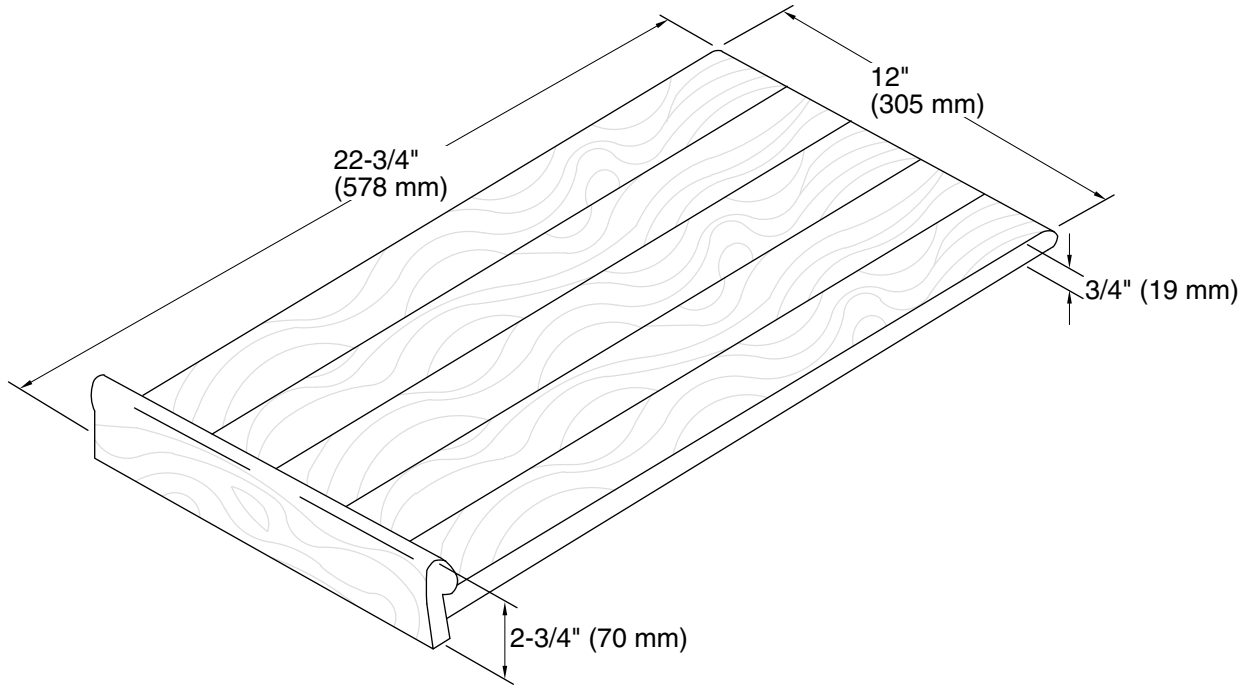

Hardwood Countertop Cutting Board K-2989

Features

- Universal design fits over most kitchen sinks.
- Durable hardwood construction.
- Provides a workstation for quick and easy prep work.

Codes/Standards

None Applicable

KOHLER® One-Year Limited Warranty

See website for detailed warranty information.

Technical Information

All product dimensions are nominal.

Material: Wood